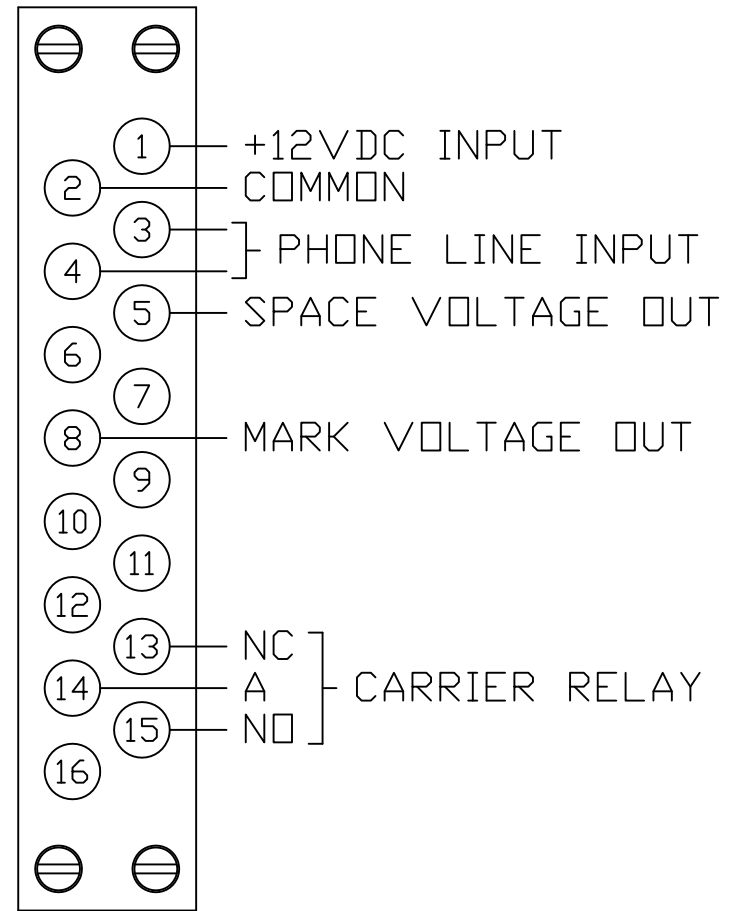

IR-30DSP-3R
 3 RELAY UNIT

IR-30DSP-2A
 1 CARRIER RELAY
 MARK AND SPACE VOLTAGE OUT