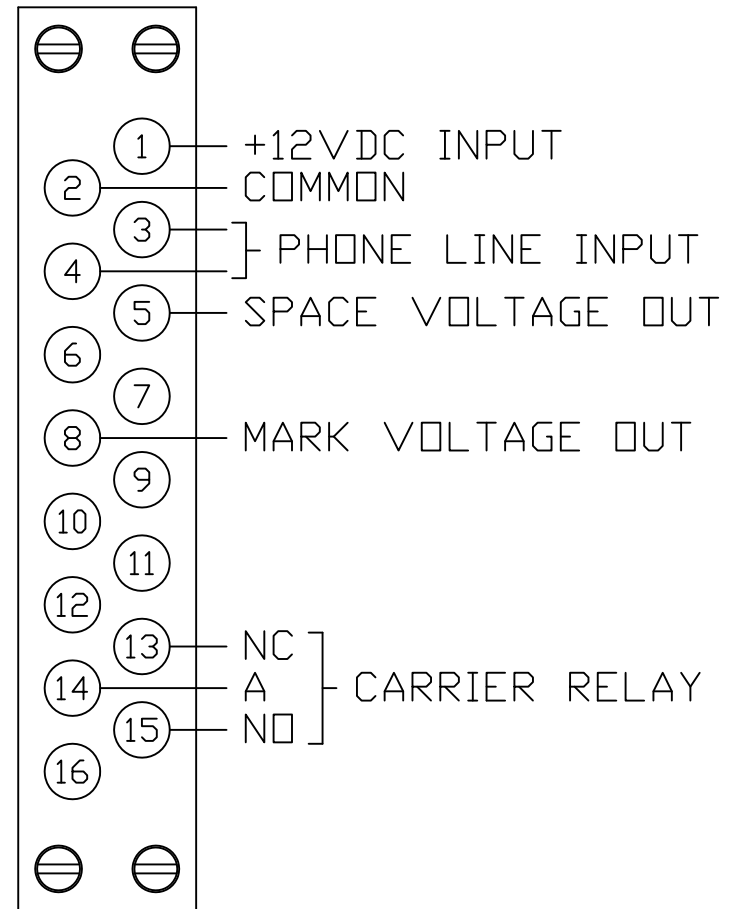

IR-30DSP-3R
 3 RELAY UNIT

IR-30DSP-2A
 1 CARRIER RELAY
 MARK AND SPACE VOLTAGE OUT